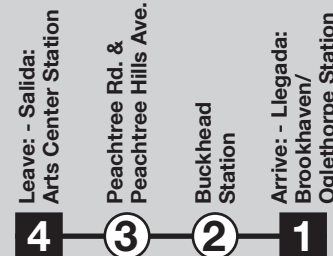

NORTHBOUND - DIRECCION NORTE

SOUTHBOUND - DIRECCION SUR

Detailed schedule table for northbound trips on Monday-Friday.

Detailed schedule table for southbound trips on Monday-Friday.

All trips are Lift Equipped. Tenemos levante motorizado en todos los autobuses. P.M. times are shown in Bold - Tiempo P.M. está en letras negras.

Times given for each bus trip from beginning to end of route. Read down for times at specific locations. Horarios para cada viaje de autobuses desde el principio hasta el fin del trayecto. Lea los horarios para localidades especificas de arriba hacia a bajo.