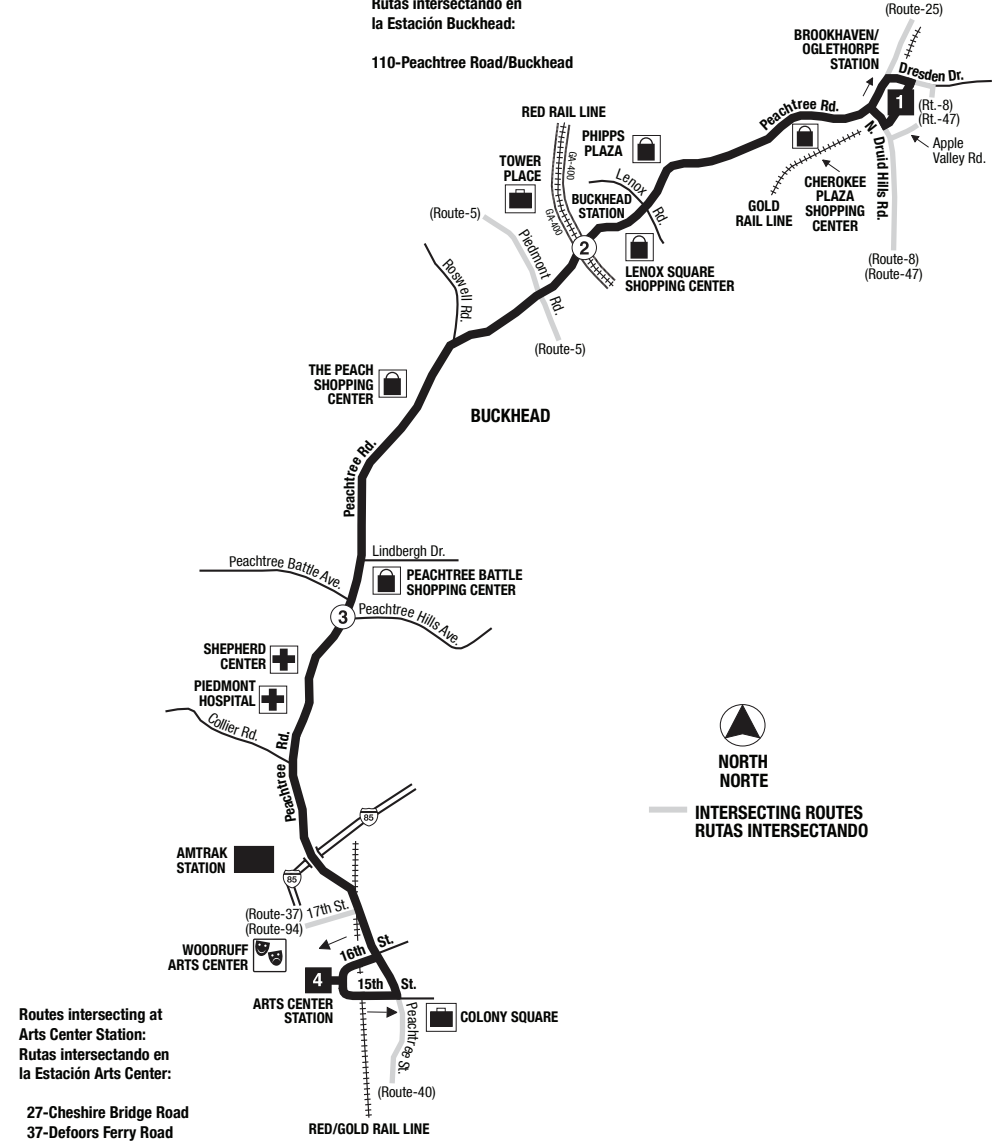

Times given for each bus trip from beginning to end of route. Read down for times at specific locations. Horarios para cada viaje de autobuses desde el principio hasta el fin del trayecto. Lea los horarios para localidades especificas de arriba hacia a bajo.

NORTHBOUND - DIRECCION NORTE

SOUTHBOUND - DIRECCION SUR

Detailed schedule table for northbound trips on Monday-Friday.

Detailed schedule table for southbound trips on Monday-Friday.

All trips are Lift Equipped. Tenemos levante motorizado en todos los autobuses. P.M. times are shown in Bold - Tiempo P.M. está en letras negras.

Times given for each bus trip from beginning to end of route. Read down for times at specific locations. Horarios para cada viaje de autobuses desde el principio hasta el fin del trayecto. Lea los horarios para localidades especificas de arriba hacia a bajo.

NORTHBOUND - DIRECCION NORTE

SOUTHBOUND - DIRECCION SUR

Detailed schedule table for northbound trips on Saturday.

Detailed schedule table for southbound trips on Saturday.

All trips are Lift Equipped. Tenemos levante motorizado en todos los autobuses. P.M. times are shown in Bold - Tiempo P.M. está en letras negras.