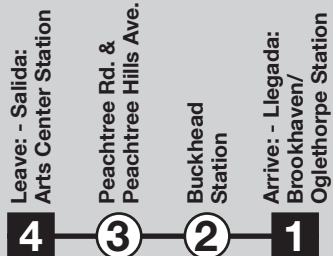

Times given for each bus trip from beginning to end of route. Read down for times at specific locations. Horarios para cada viaje de autobuses desde el principio hasta el fin del trayecto. Lea los horarios para localidades especificas de arriba hacia a bajo.