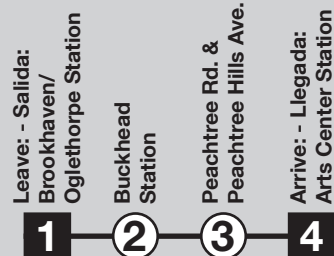

Times given for each bus trip from beginning to end of route. Read down for times at specific locations. Horarios para cada viaje de autobuses desde el principio hasta el fin del trayecto. Lea los horarios para localidades especificas de arriba hacia a bajo.